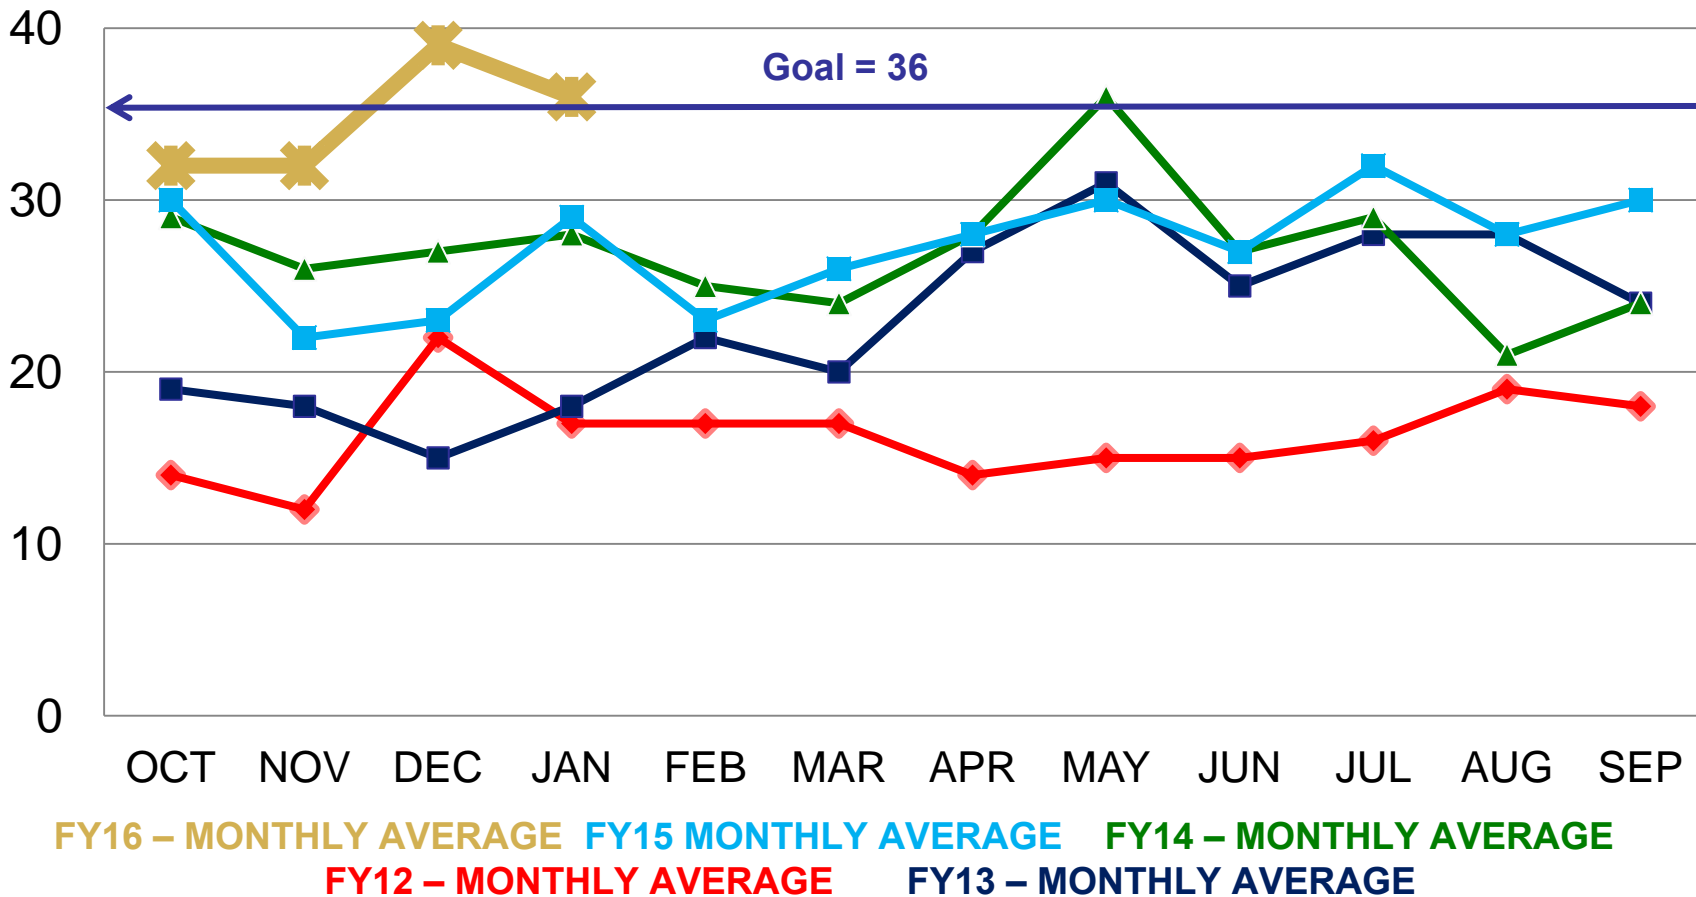

Recycle - VS - Trash to Landfill Average Per Home

91 tons recycled 😊
388 tons to landfill ☹️

UNCLASSIFIED

SOLDIERS ★ FAMILIES ★ ARMY CIVILIANS

ARMY STRONG.™

Housing Recycle

Recycle Monthly Average Pounds Per Home Thru January 2016