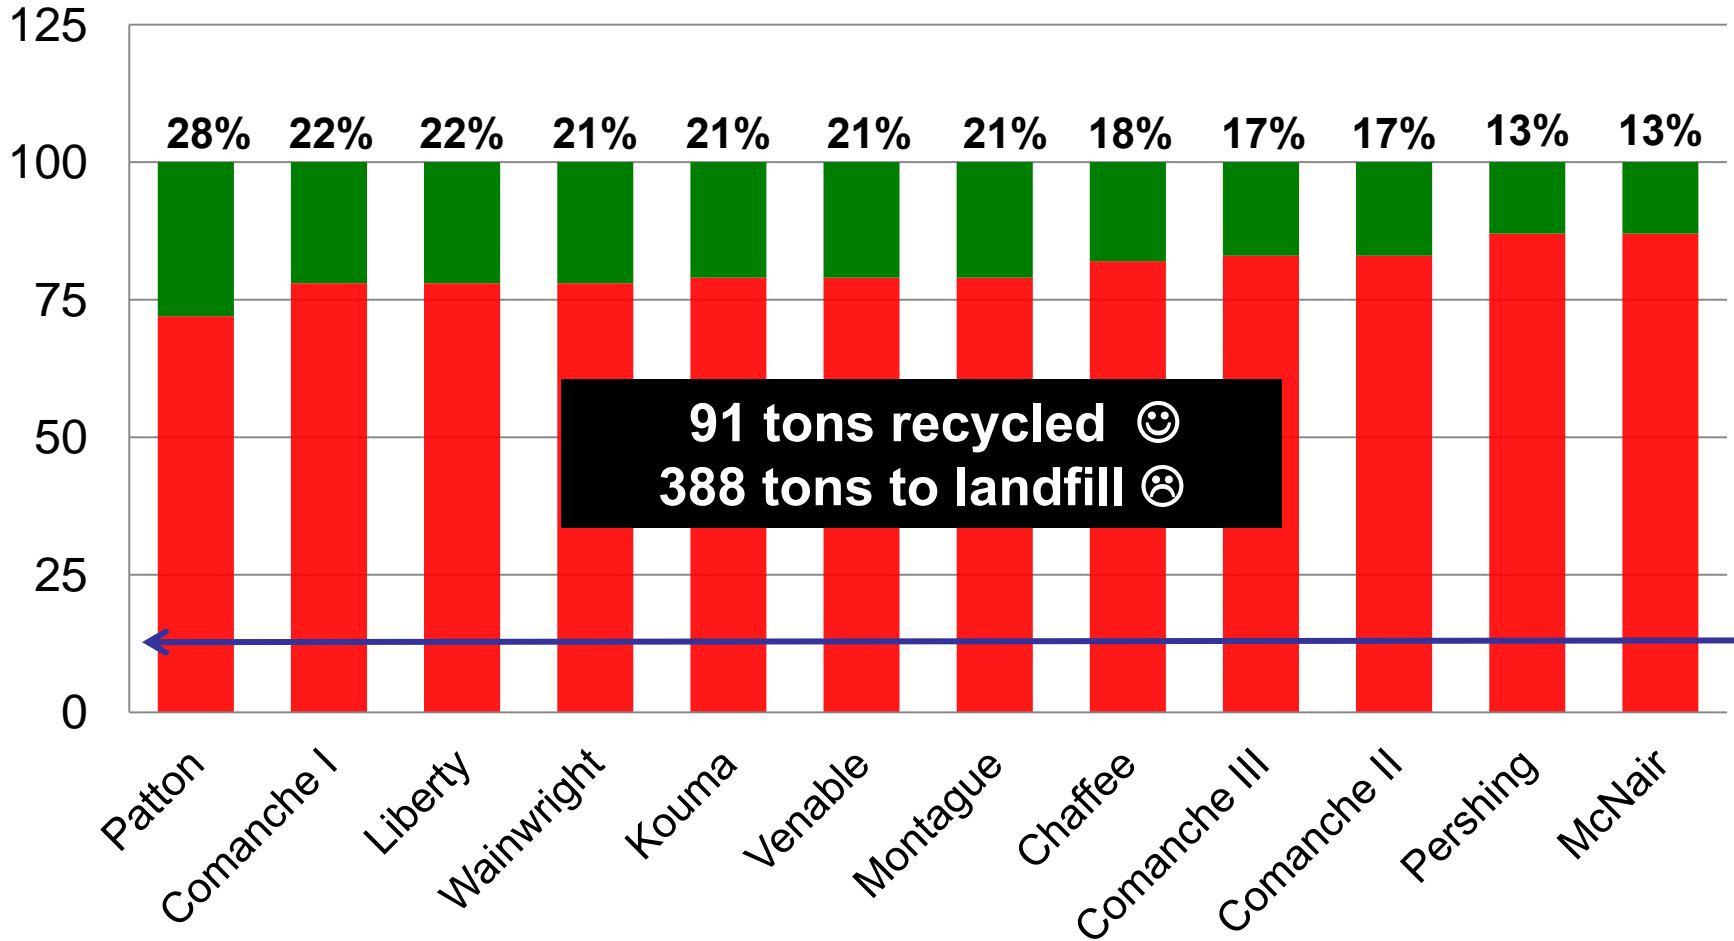

Housing Recycle/Trash Rate

January 2016

Recycle - VS - Trash to Landfill Average Per Home

91 tons recycled 😊
388 tons to landfill ☹️

UNCLASSIFIED

SOLDIERS ★ FAMILIES ★ ARMY CIVILIANS

ARMY STRONG.™