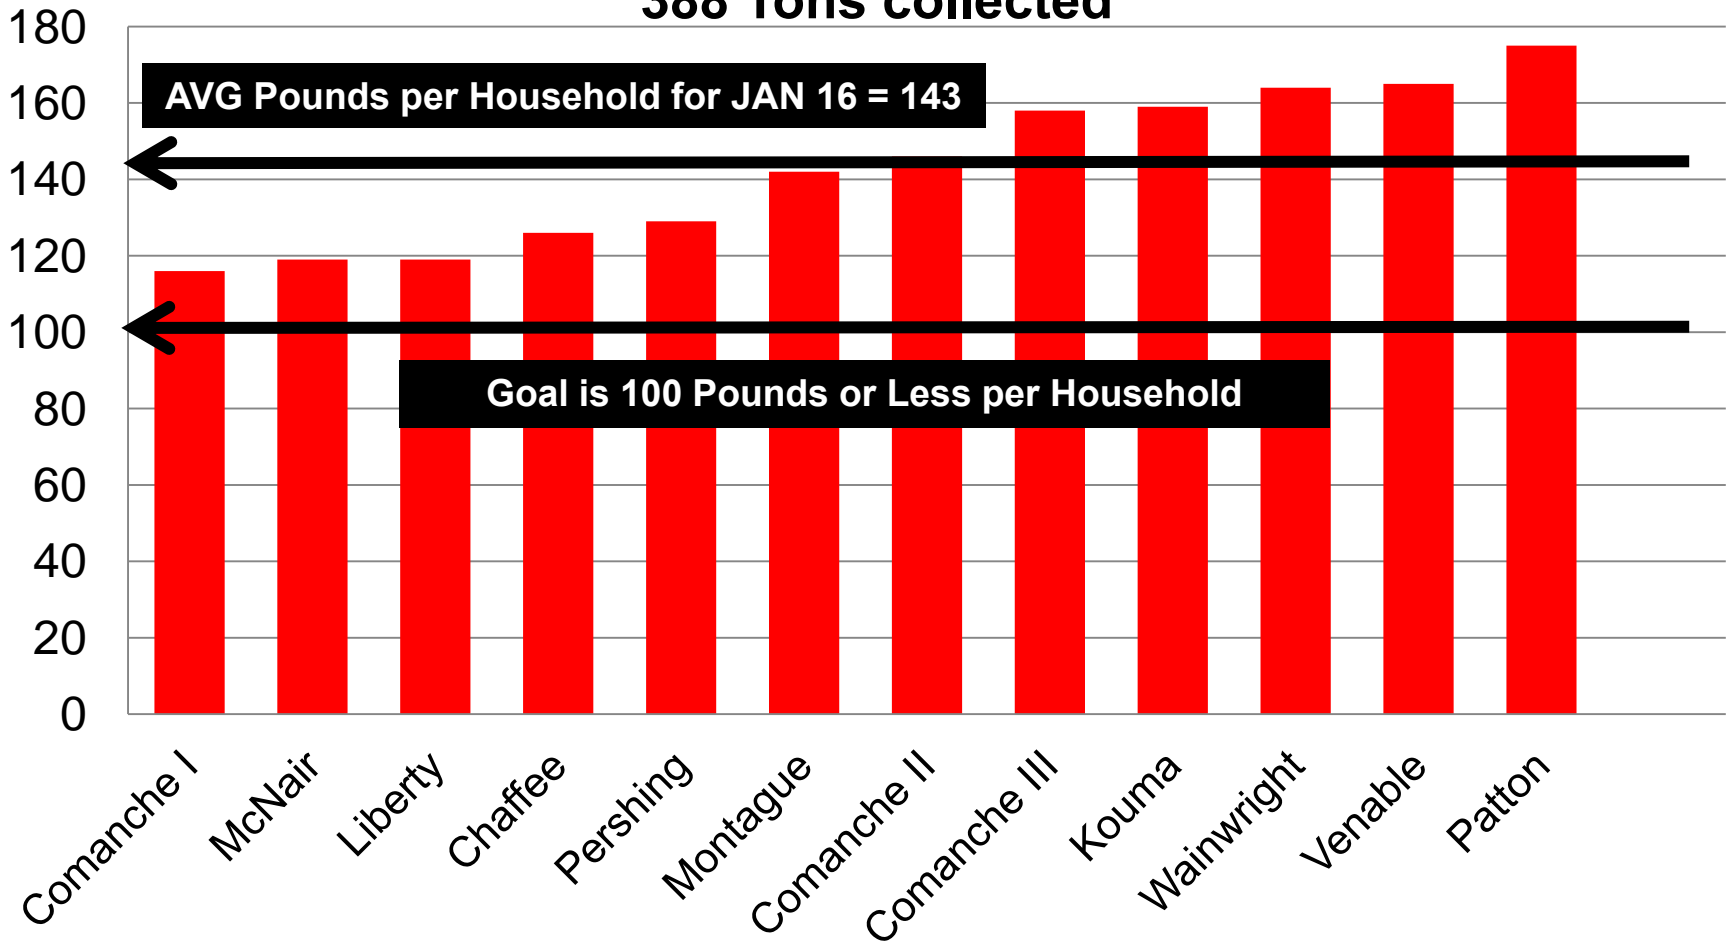

Housing Trash to Landfill

January 2016
Landfill Monthly Average Pounds Per Home
388 Tons collected

UNCLASSIFIED

SOLDIERS ★ FAMILIES ★ ARMY CIVILIANS

ARMY STRONG.™