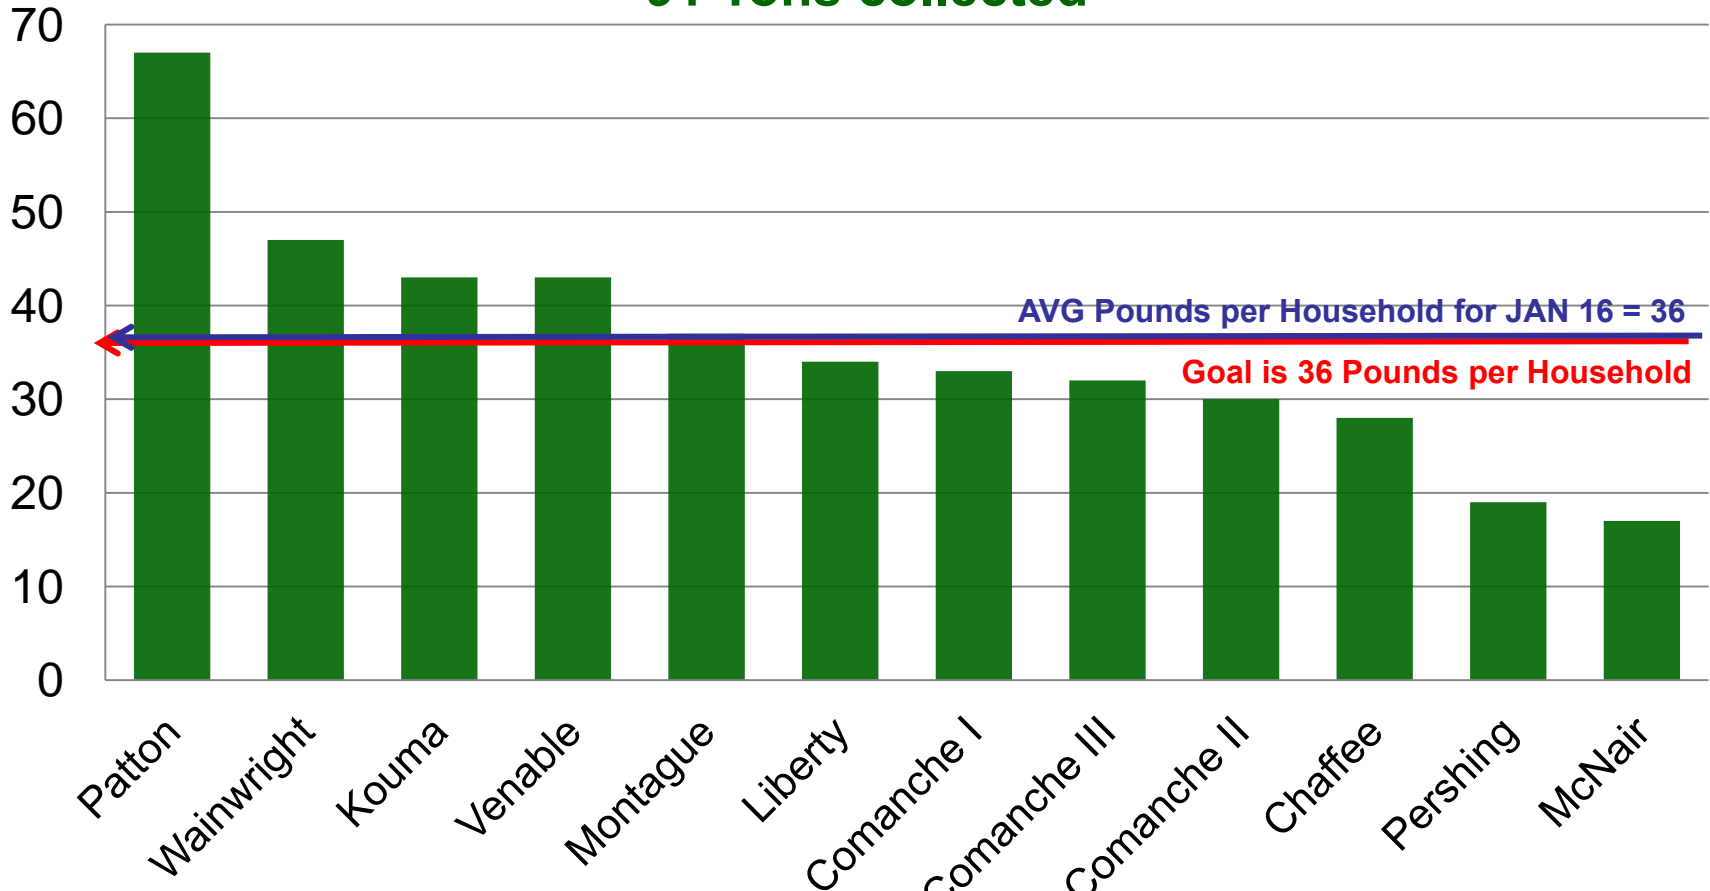

Housing Recycle

January 2016 Recycle Monthly Average Pounds Per Home 91 Tons collected

Liberty Village has switched to 96-gallon containers effective 3 August 2015
FHFH is now doing weekly Pick-ups of Recycle