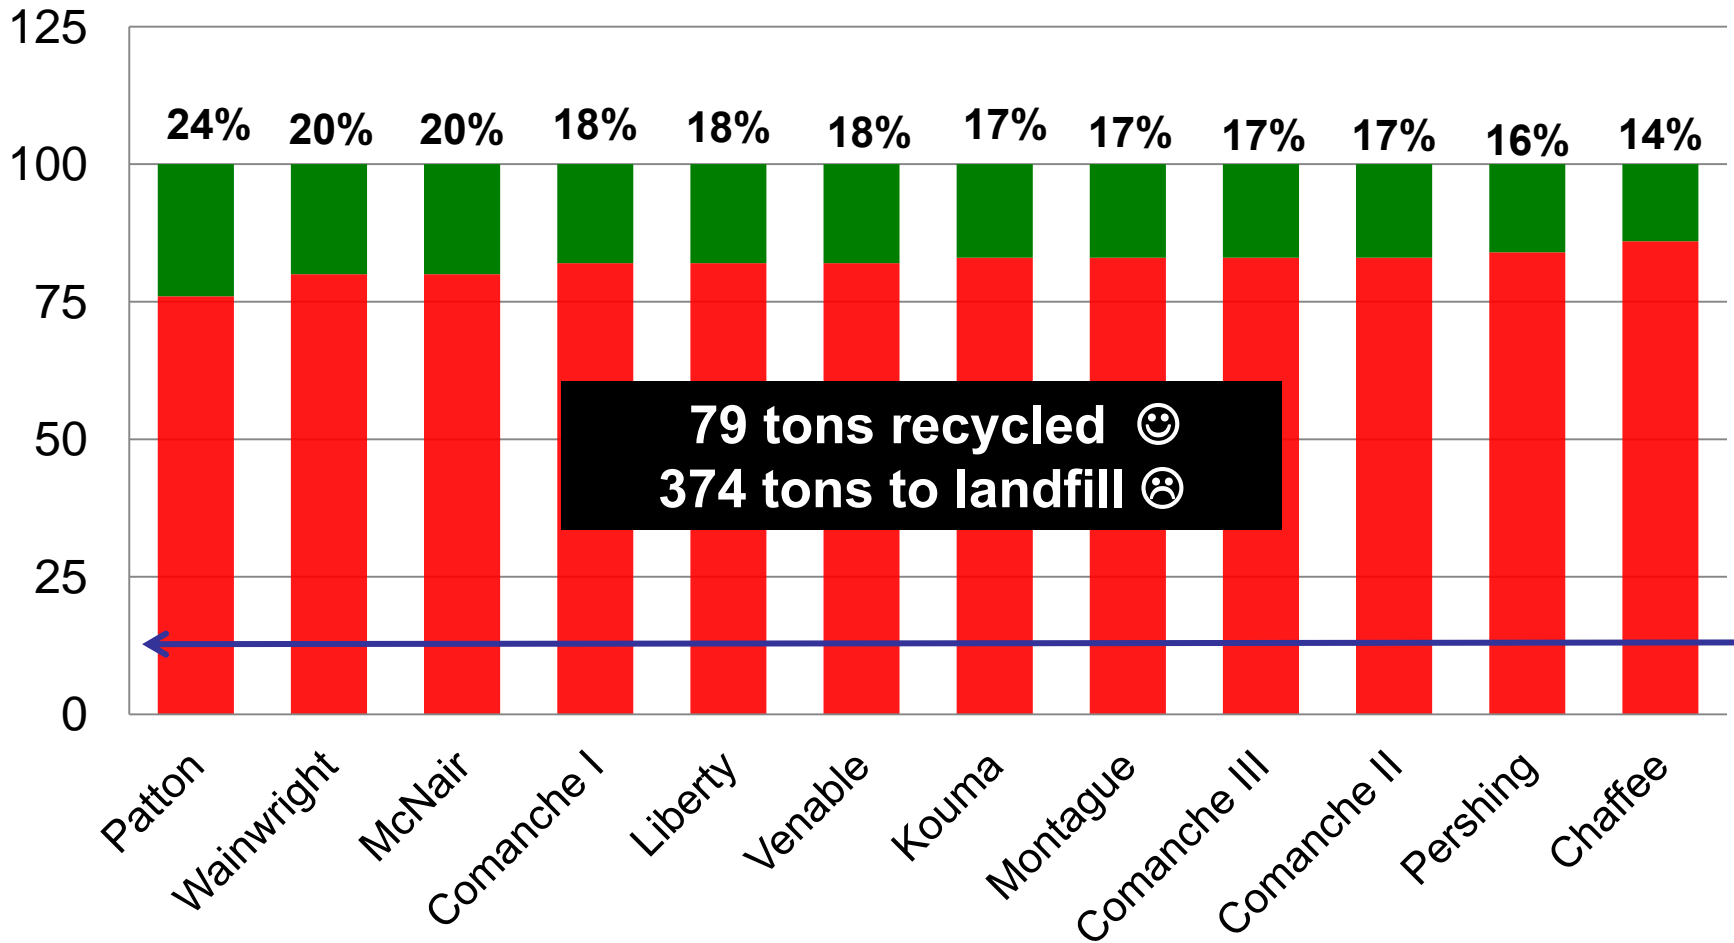

79 tons recycled 😊
374 tons to landfill ☹️

UNCLASSIFIED

SOLDIERS ★ FAMILIES ★ ARMY CIVILIANS

ARMY STRONG.™

Housing Recycle

Recycle Monthly Average Pounds Per Home Thru February 2016

*All villages have 96-gallon containers.