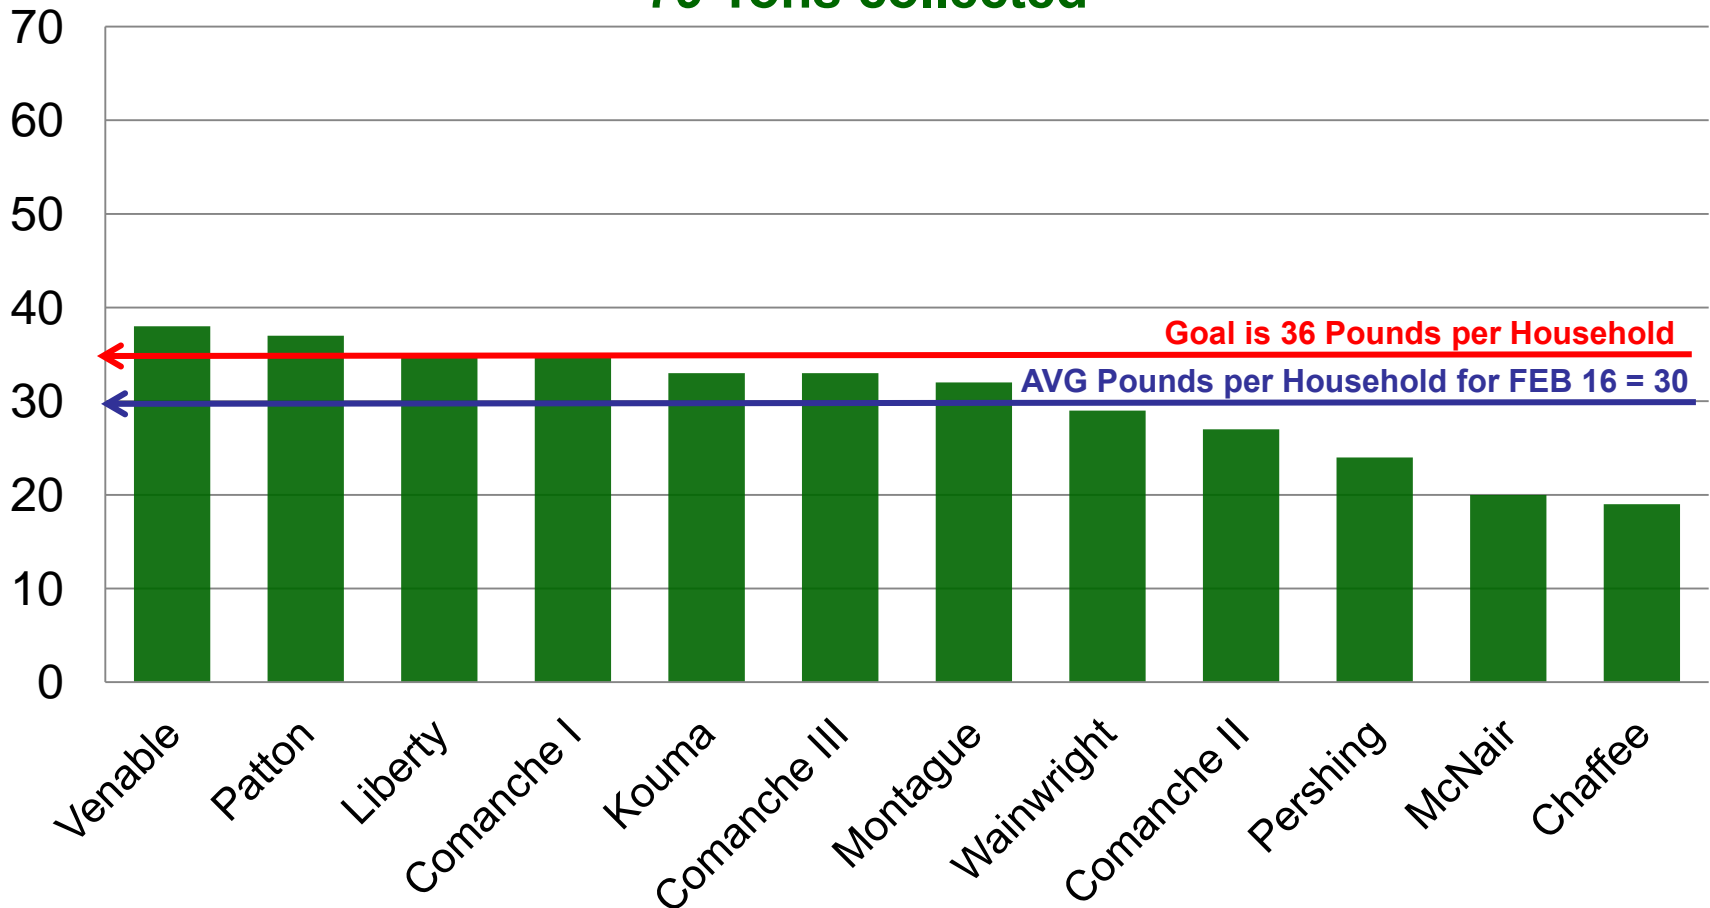

Housing Recycle

February 2016 Recycle Monthly Average Pounds Per Home 79 Tons collected

Liberty Village has switched to 96-gallon containers effective 3 August 2015
FHFH is now doing weekly Pick-ups of Recycle

UNCLASSIFIED

Housing Trash to Landfill

February 2016
Landfill Monthly Average Pounds Per Home
374 Tons collected

UNCLASSIFIED

SOLDIERS ★ FAMILIES ★ ARMY CIVILIANS

ARMY STRONG.™

Housing Recycle/Trash Rate

February 2016 Recycle - VS - Trash to Landfill Average Per Home

79 tons recycled 😊
374 tons to landfill ☹️

UNCLASSIFIED

SOLDIERS ★ FAMILIES ★ ARMY CIVILIANS

ARMY STRONG.™

Housing Recycle

Recycle Monthly Average Pounds Per Home Thru February 2016

*All villages have 96-gallon containers.