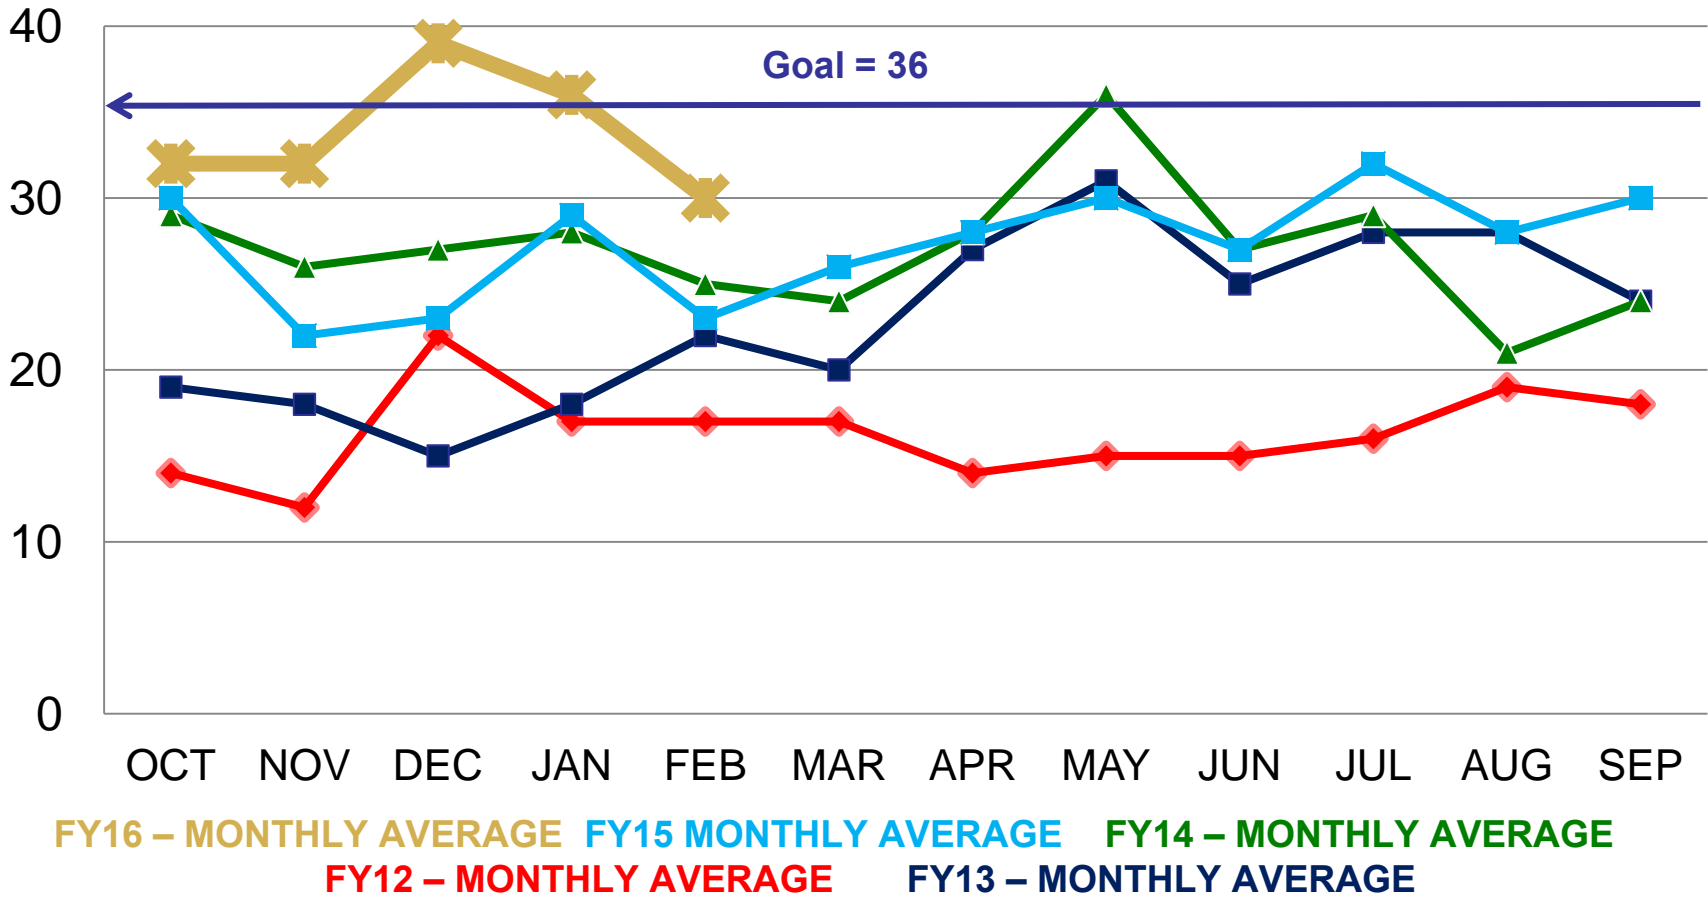

79 tons recycled 😊
374 tons to landfill ☹️

UNCLASSIFIED

SOLDIERS ★ FAMILIES ★ ARMY CIVILIANS

ARMY STRONG.™

Housing Recycle

Recycle Monthly Average Pounds Per Home Thru February 2016

*All villages have 96-gallon containers.