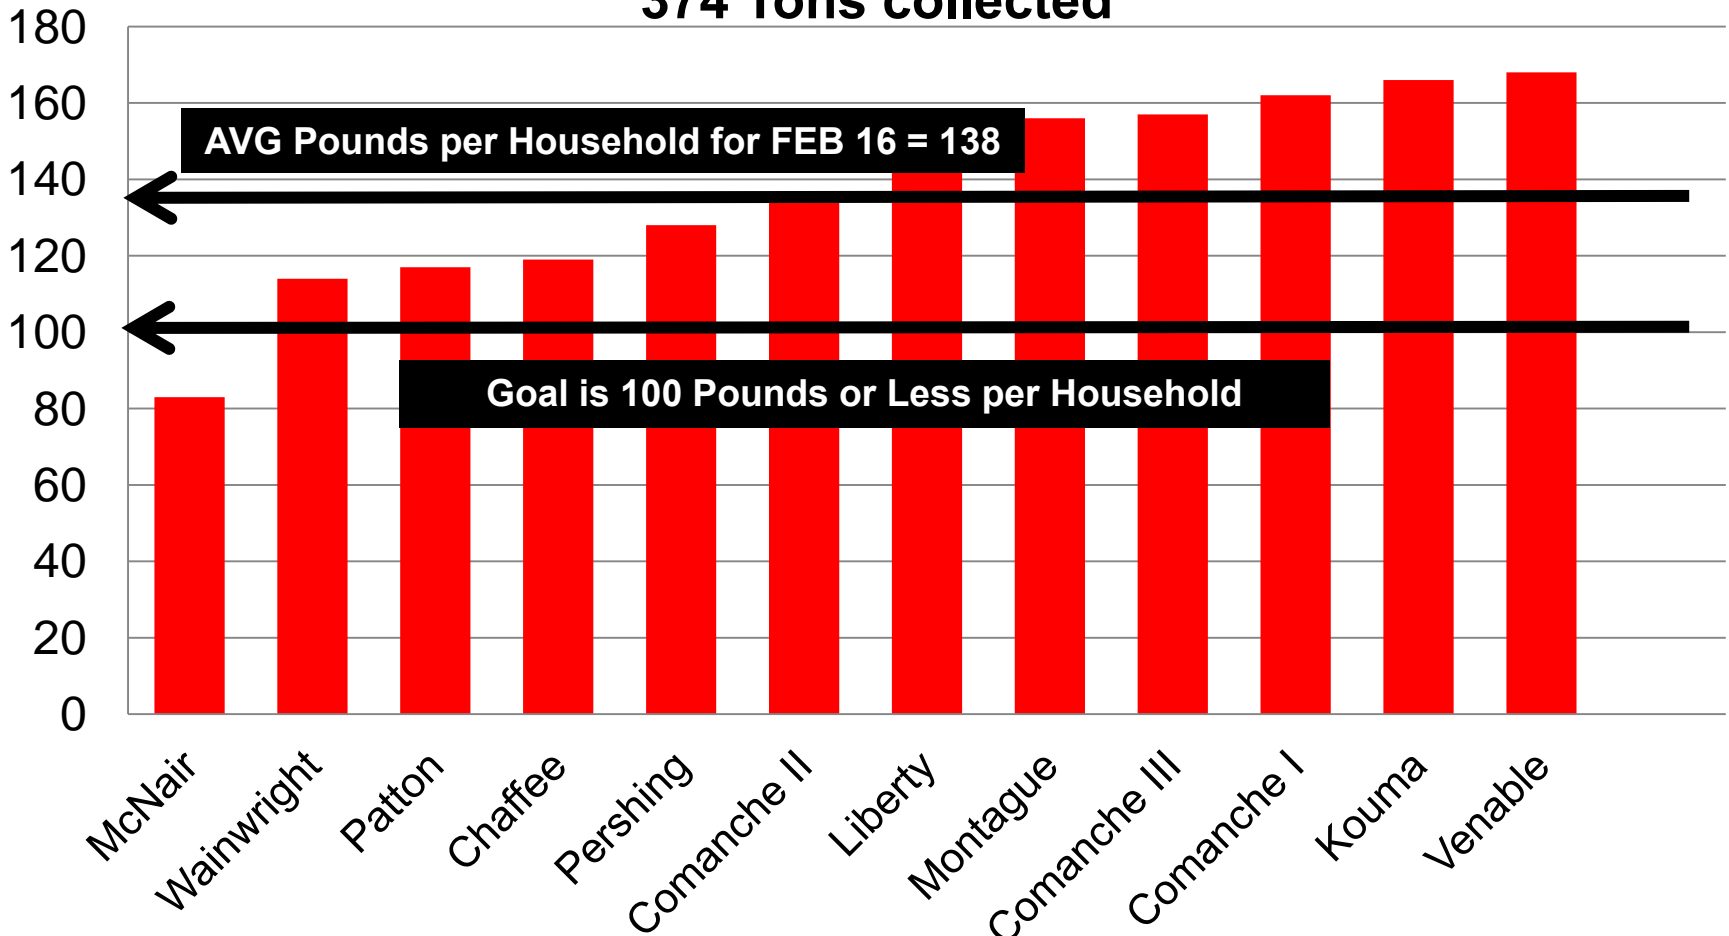

Housing Recycle

February 2016 Recycle Monthly Average Pounds Per Home 79 Tons collected

Liberty Village has switched to 96-gallon containers effective 3 August 2015
FHFH is now doing weekly Pick-ups of Recycle

UNCLASSIFIED

Housing Trash to Landfill

February 2016
Landfill Monthly Average Pounds Per Home
374 Tons collected

UNCLASSIFIED

SOLDIERS ★ FAMILIES ★ ARMY CIVILIANS

ARMY STRONG.™

Housing Recycle/Trash Rate

February 2016 Recycle - VS - Trash to Landfill Average Per Home