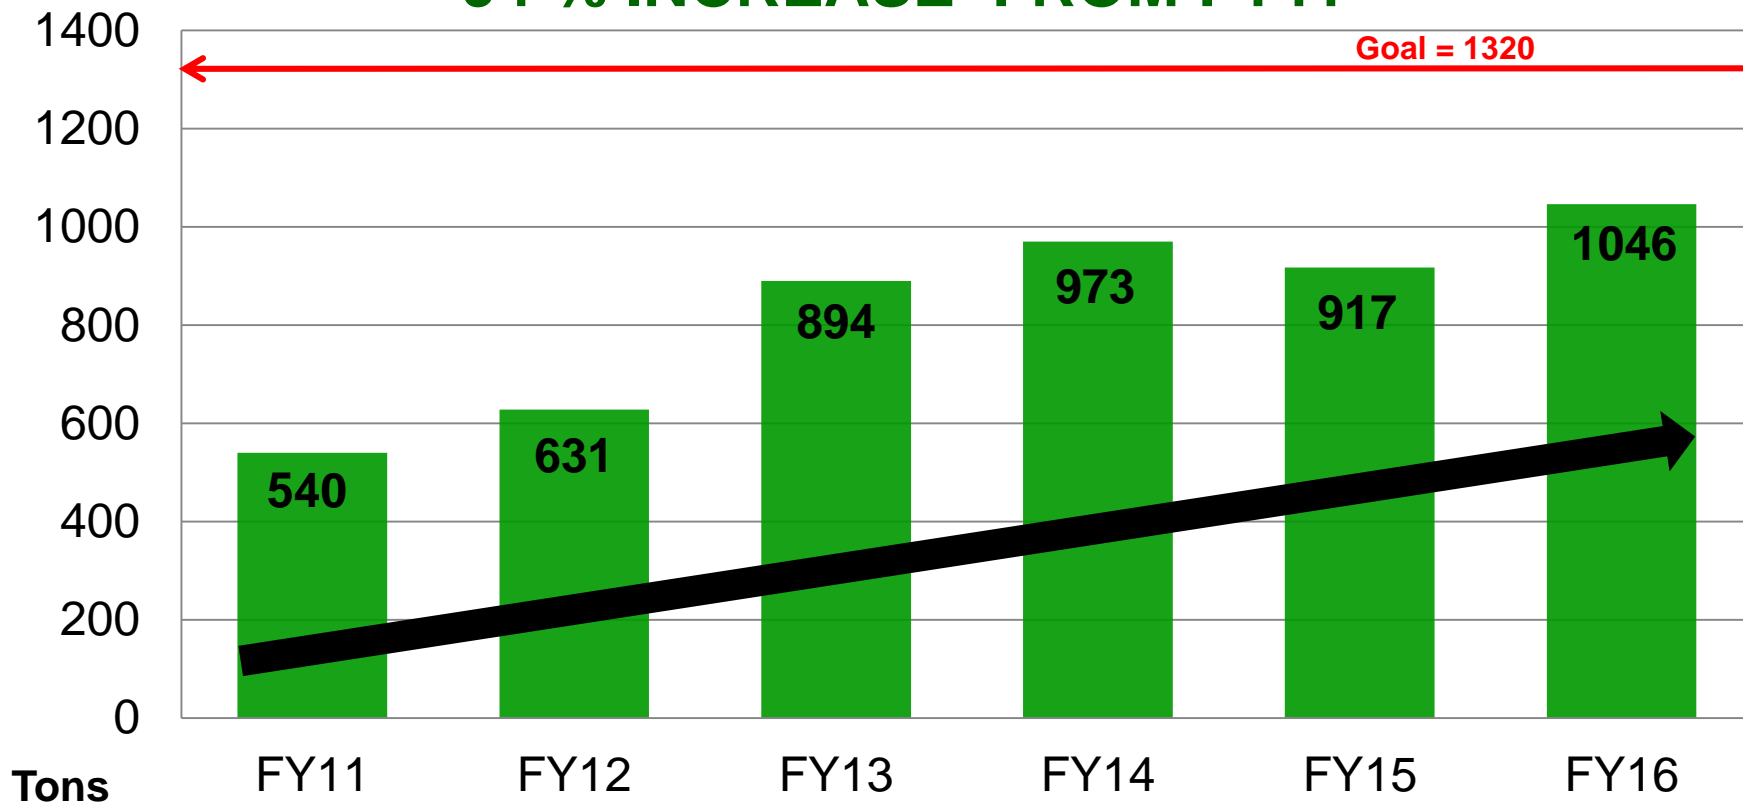

FY16 Housing Recycle

FY Totals

94 % INCREASE FROM FY11

*All villages have 96-gallon containers.

UNCLASSIFIED

SOLDIERS ★ FAMILIES ★ ARMY CIVILIANS

ARMY STRONG.