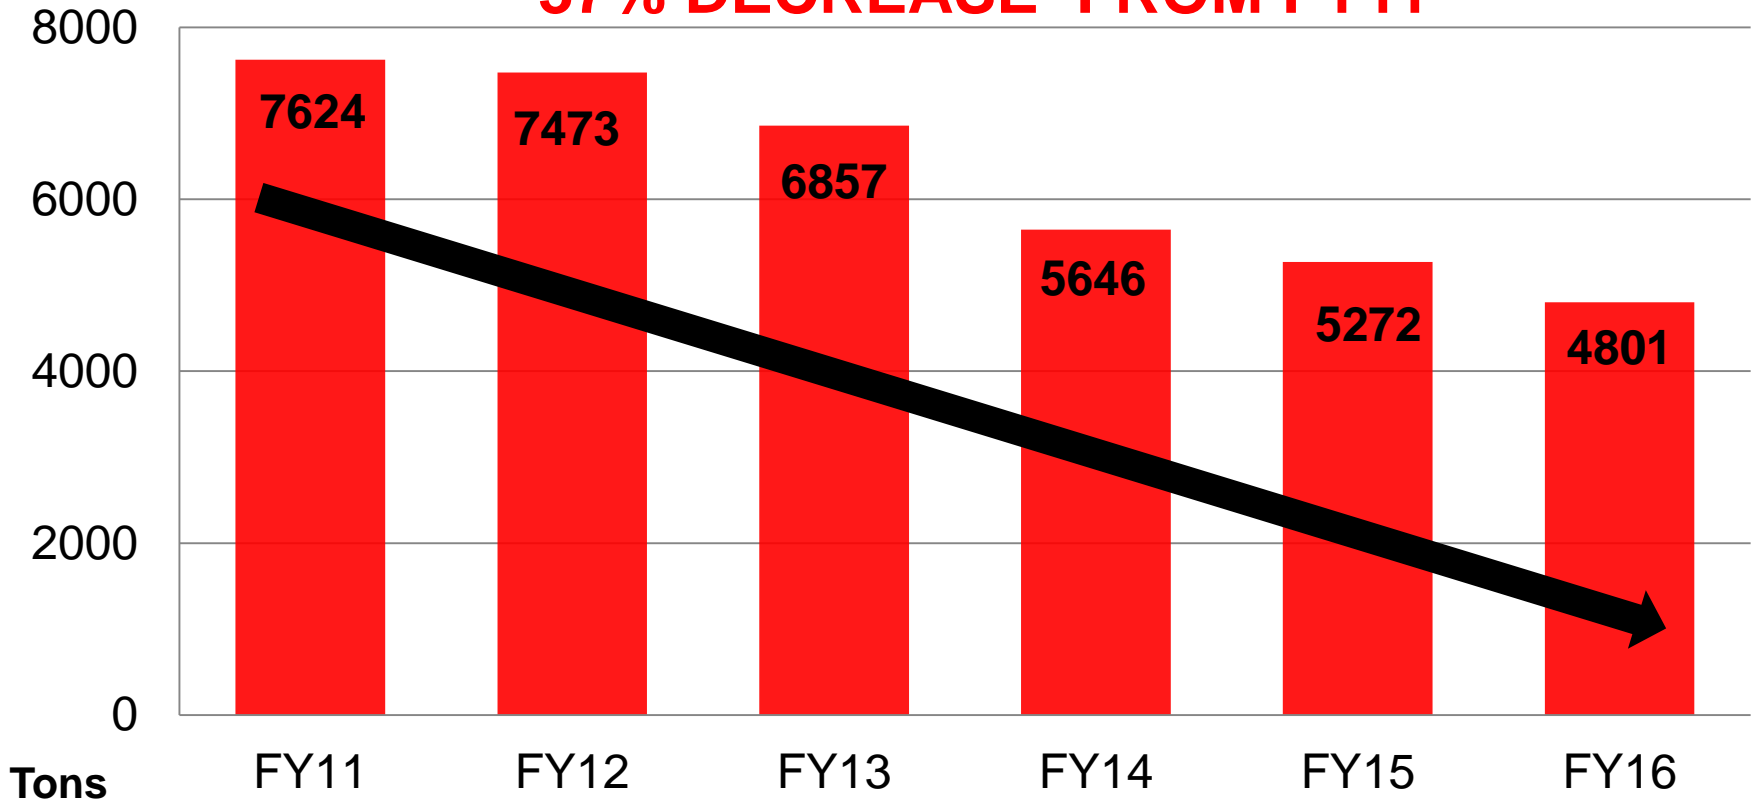

FY16 Housing Refuse

FY Totals

37% DECREASE FROM FY11

All villages have 96-gallon containers.

UNCLASSIFIED

SOLDIERS ★ FAMILIES ★ ARMY CIVILIANS

ARMY STRONG.