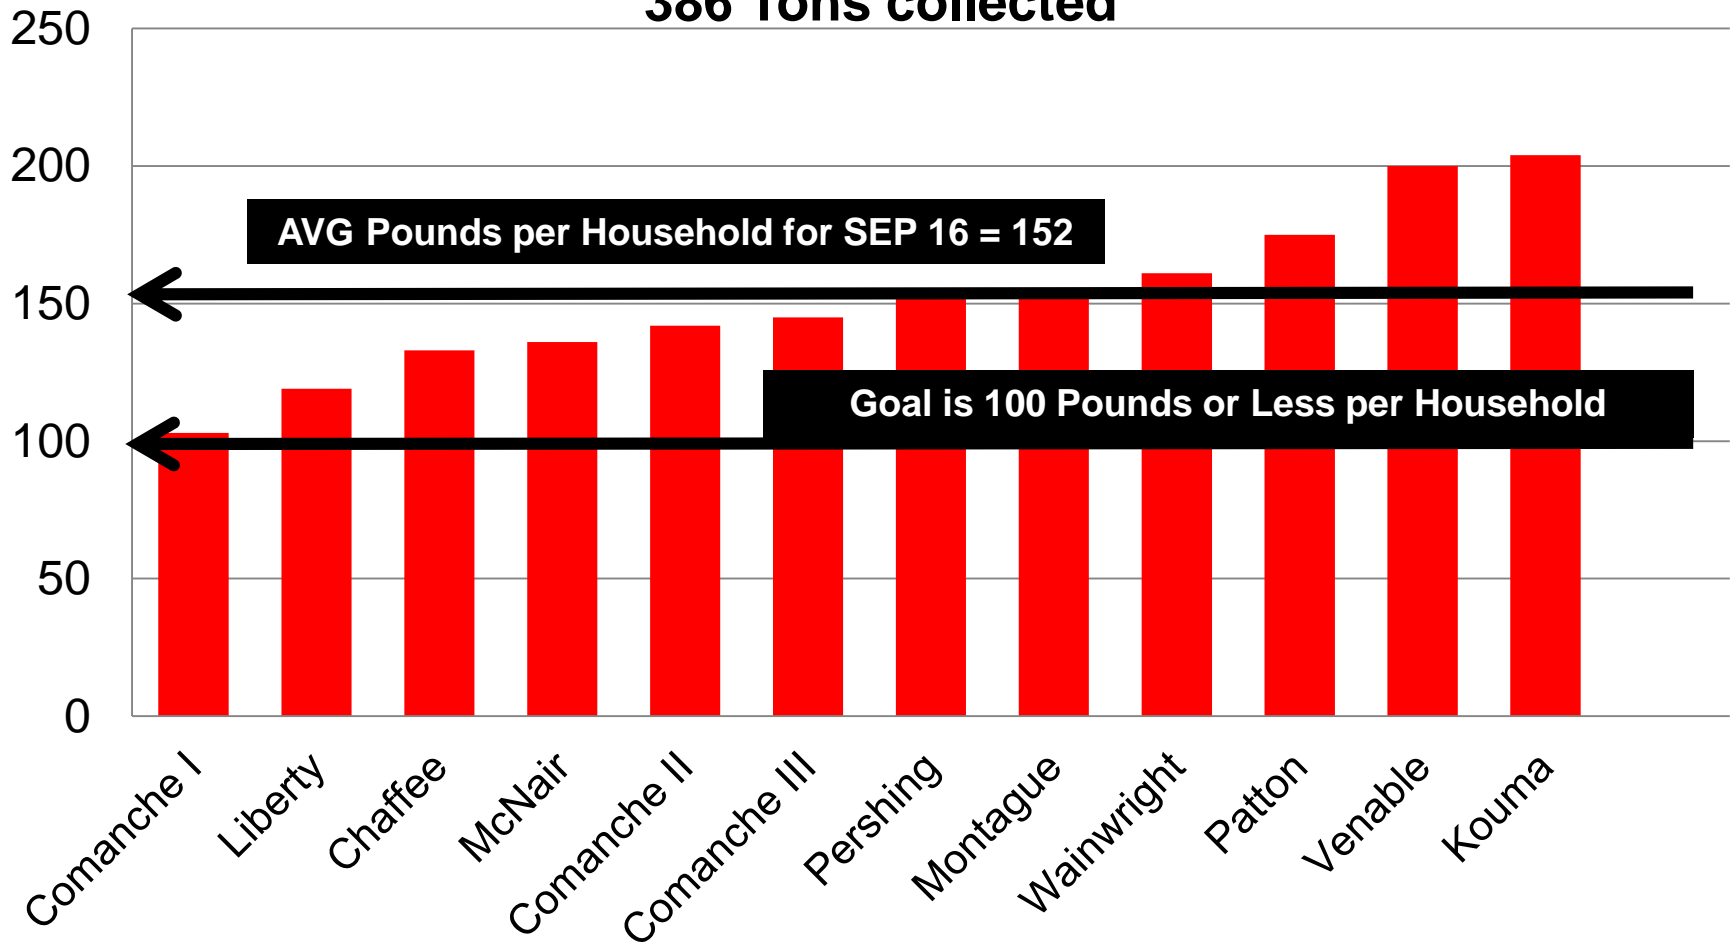

Housing Trash to Landfill

September 2016 Landfill Monthly Average Pounds Per Home 386 Tons collected

UNCLASSIFIED

SOLDIERS ★ FAMILIES ★ ARMY CIVILIANS

ARMY STRONG.™