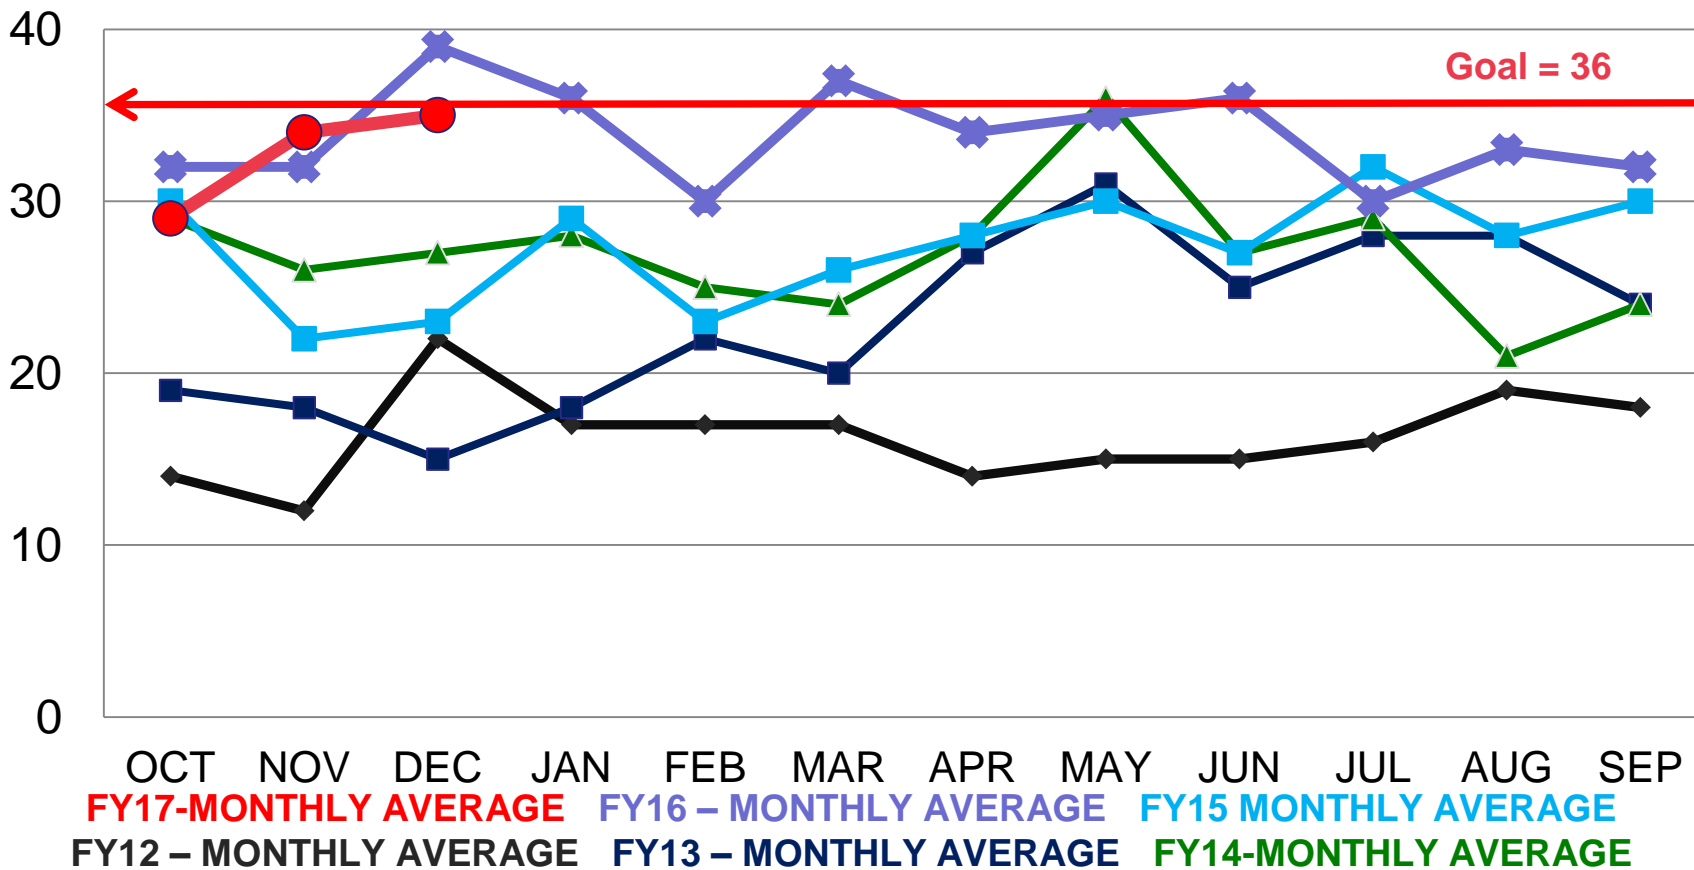

SOLDIERS ★ FAMILIES ★ ARMY CIVILIANS

ARMY STRONG.™

Housing Recycle

Recycle Monthly Average Pounds Per Home Thru December 2016

*All villages have 96-gallon containers.

UNCLASSIFIED

SOLDIERS ★ FAMILIES ★ ARMY CIVILIANS