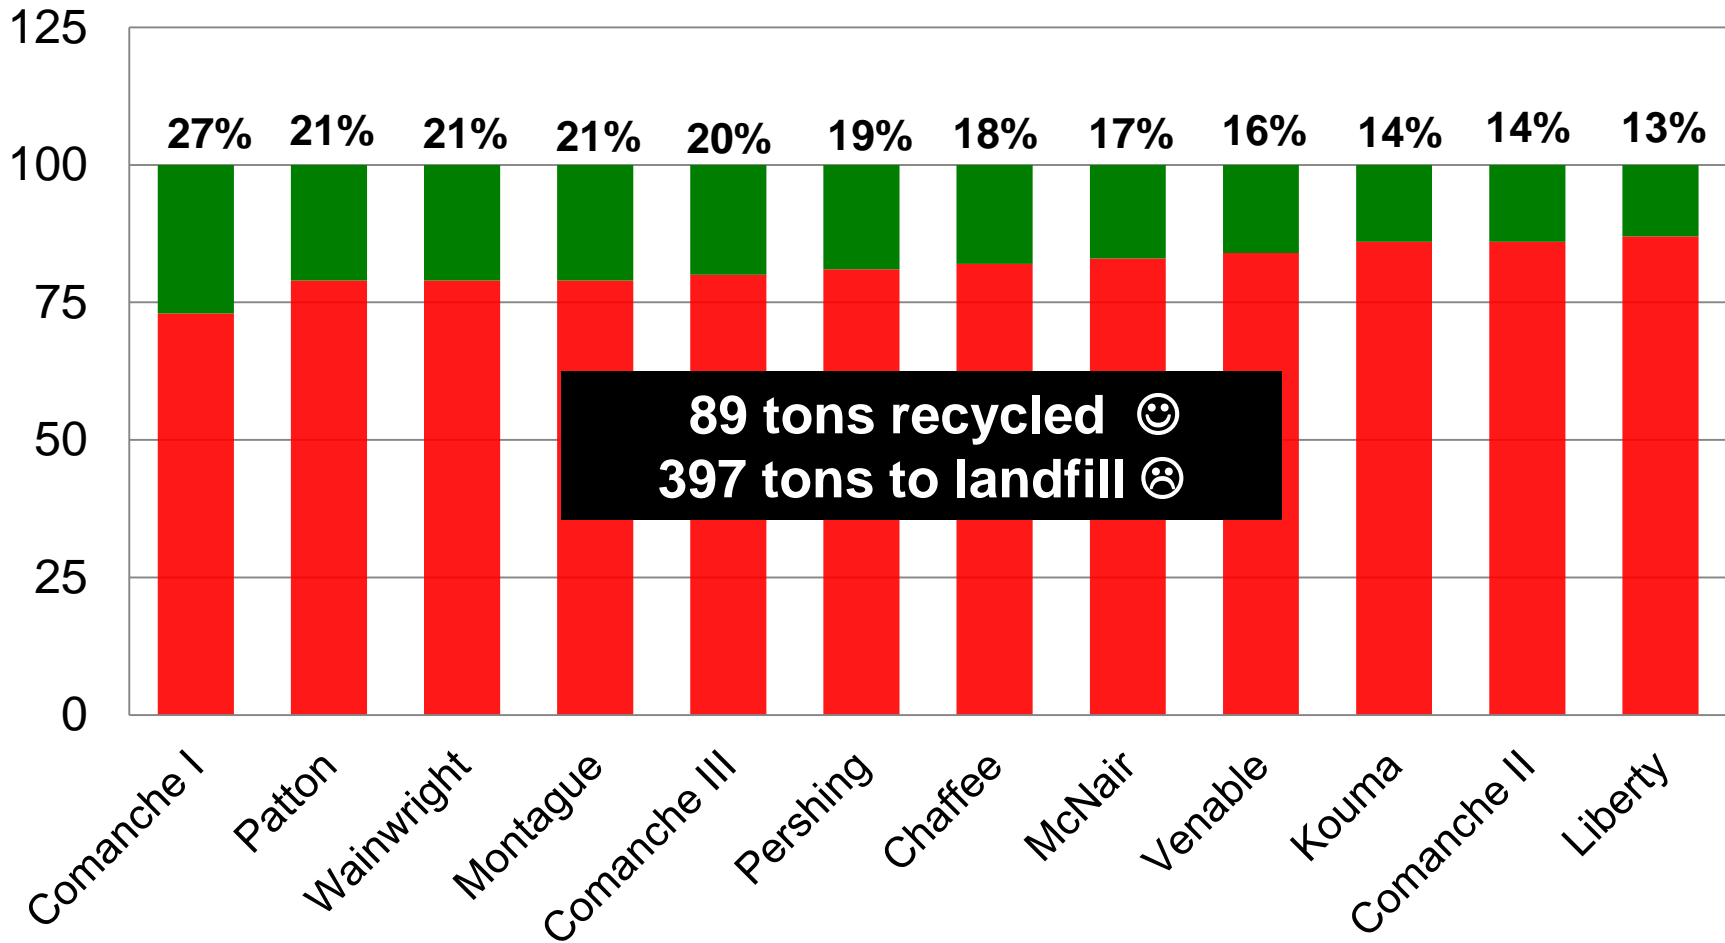

UNCLASSIFIED

SOLDIERS ★ FAMILIES ★ ARMY CIVILIANS

ARMY STRONG

Housing Recycle/Trash Rate

December 2016 Recycle - VS - Trash to Landfill Average Per Home

89 tons recycled 😊
397 tons to landfill ☹️

UNCLASSIFIED