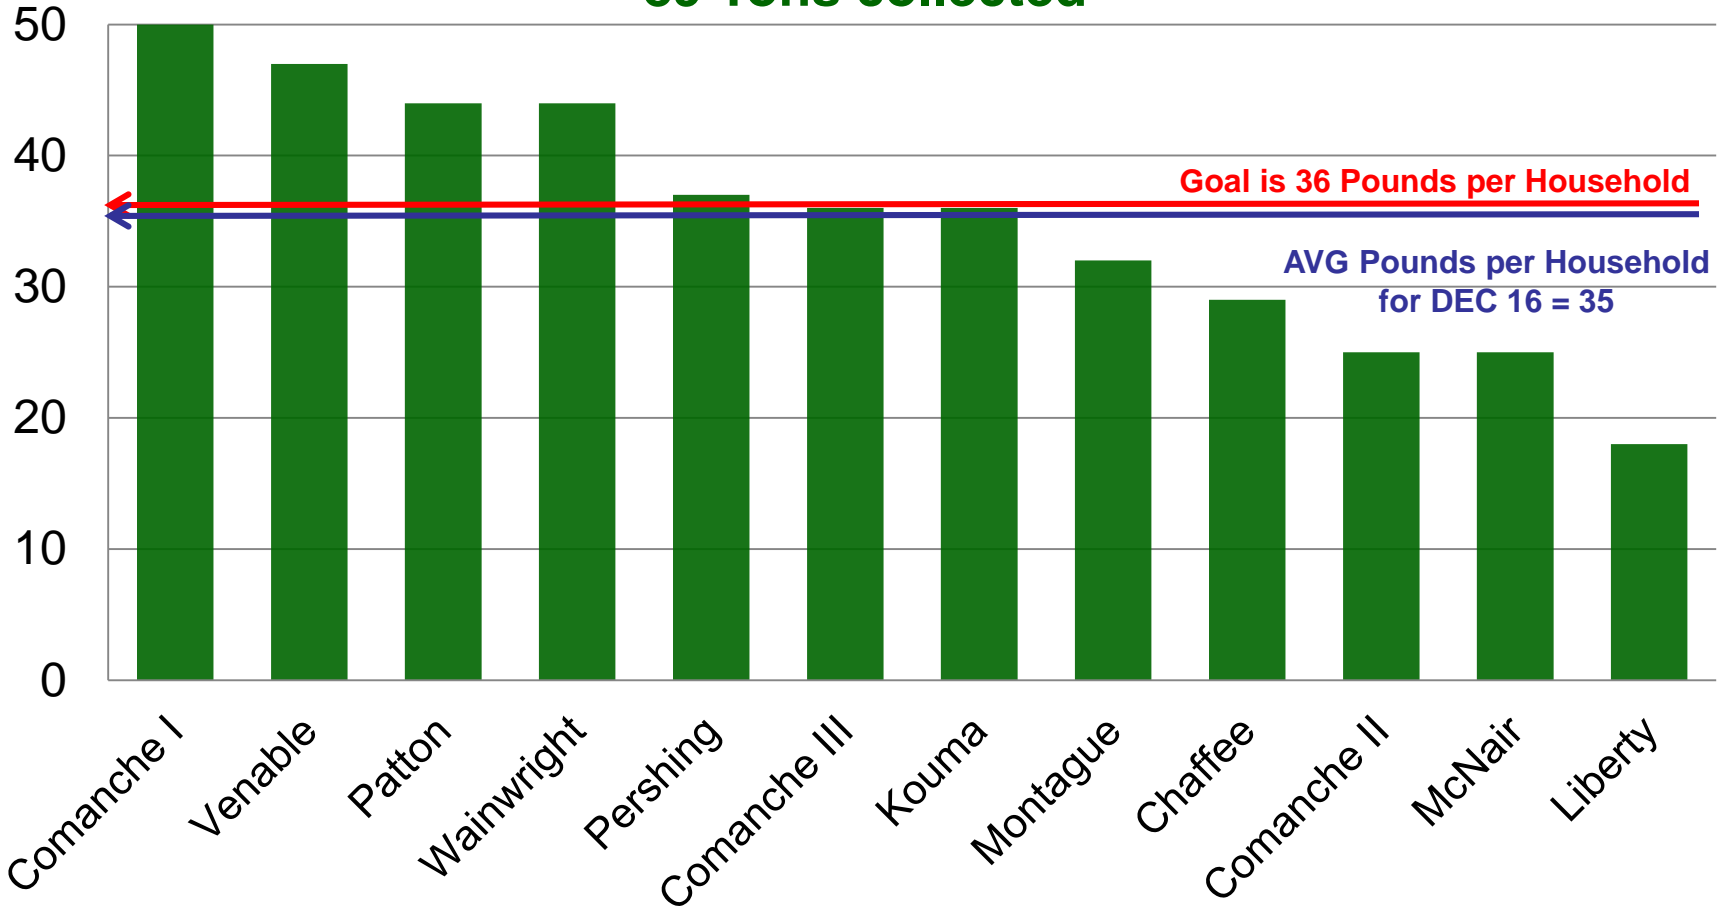

Housing Recycle

December 2016 Recycle Monthly Average Pounds Per Home 89 Tons collected

UNCLASSIFIED

SOLDIERS ★ FAMILIES ★ ARMY CIVILIANS

ARMY STRONGSM

Housing Trash to Landfill

December 2016 Landfill Monthly Average Pounds Per Home 397 Tons collected

UNCLASSIFIED

SOLDIERS ★ FAMILIES ★ ARMY CIVILIANS

ARMY STRONG

Housing Recycle/Trash Rate

December 2016 Recycle - VS - Trash to Landfill Average Per Home

89 tons recycled 😊
397 tons to landfill ☹️

UNCLASSIFIED