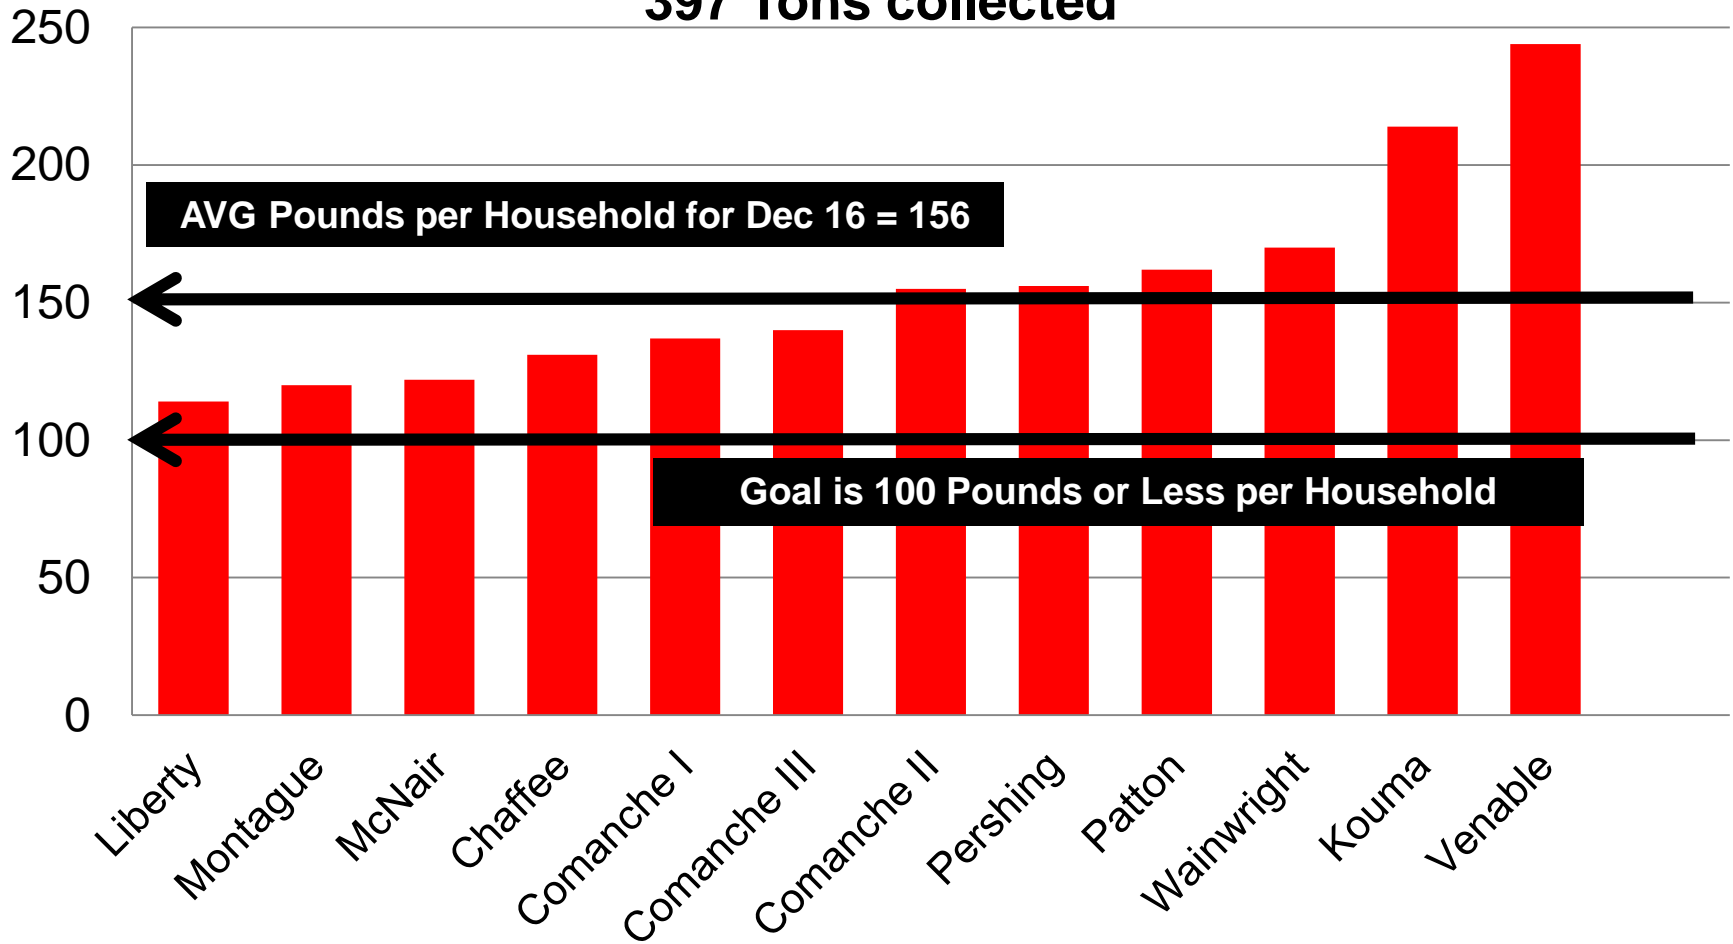

Housing Recycle

December 2016 Recycle Monthly Average Pounds Per Home 89 Tons collected

UNCLASSIFIED

SOLDIERS ★ FAMILIES ★ ARMY CIVILIANS

ARMY STRONGSM

Housing Trash to Landfill

December 2016 Landfill Monthly Average Pounds Per Home 397 Tons collected

UNCLASSIFIED

SOLDIERS ★ FAMILIES ★ ARMY CIVILIANS

ARMY STRONG

Housing Recycle/Trash Rate

December 2016 Recycle - VS - Trash to Landfill Average Per Home

89 tons recycled 😊
397 tons to landfill ☹️

UNCLASSIFIED