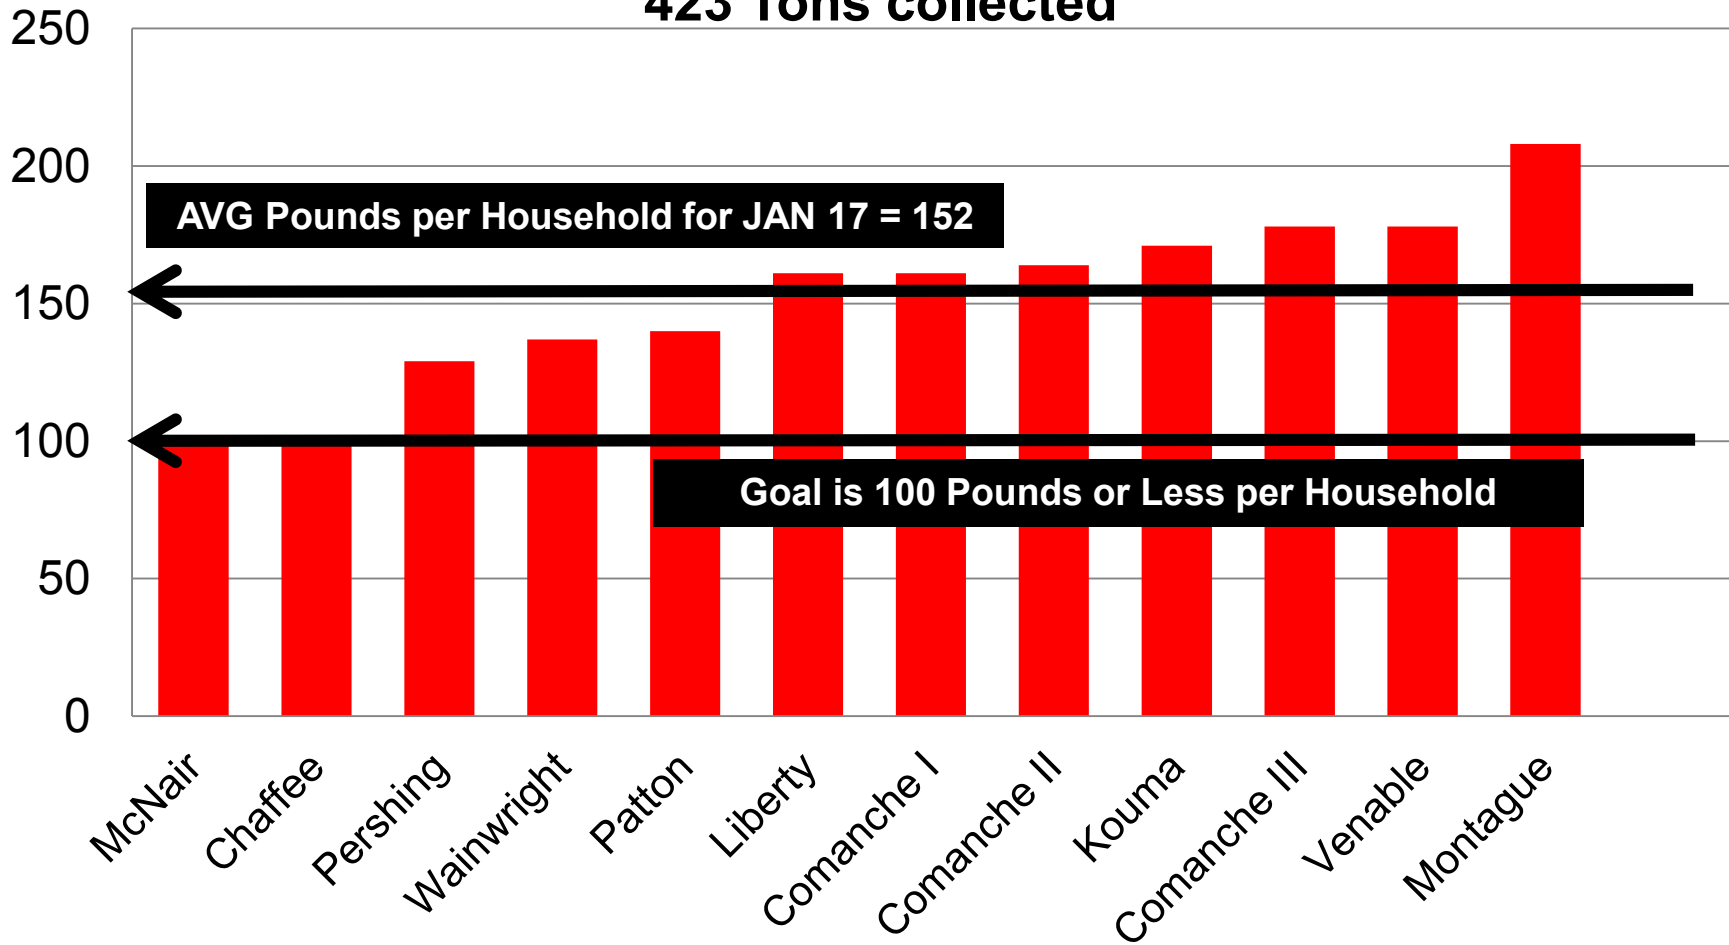

Housing Recycle

January 2017 Recycle Monthly Average Pounds Per Home 94 Tons collected

SOLDIERS ★ FAMILIES ★ ARMY CIVILIANS

ARMY STRONG

Housing Trash to Landfill

January 2017
Landfill Monthly Average Pounds Per Home
423 Tons collected

SOLDIERS ★ FAMILIES ★ ARMY CIVILIANS

ARMY STRONG

Housing Recycle/Trash Rate

January 2017

Recycle - VS - Trash to Landfill Average Per Home

94 tons recycled 😊
 423 tons to landfill ☹️

SOLDIERS ★ FAMILIES ★ ARMY CIVILIANS