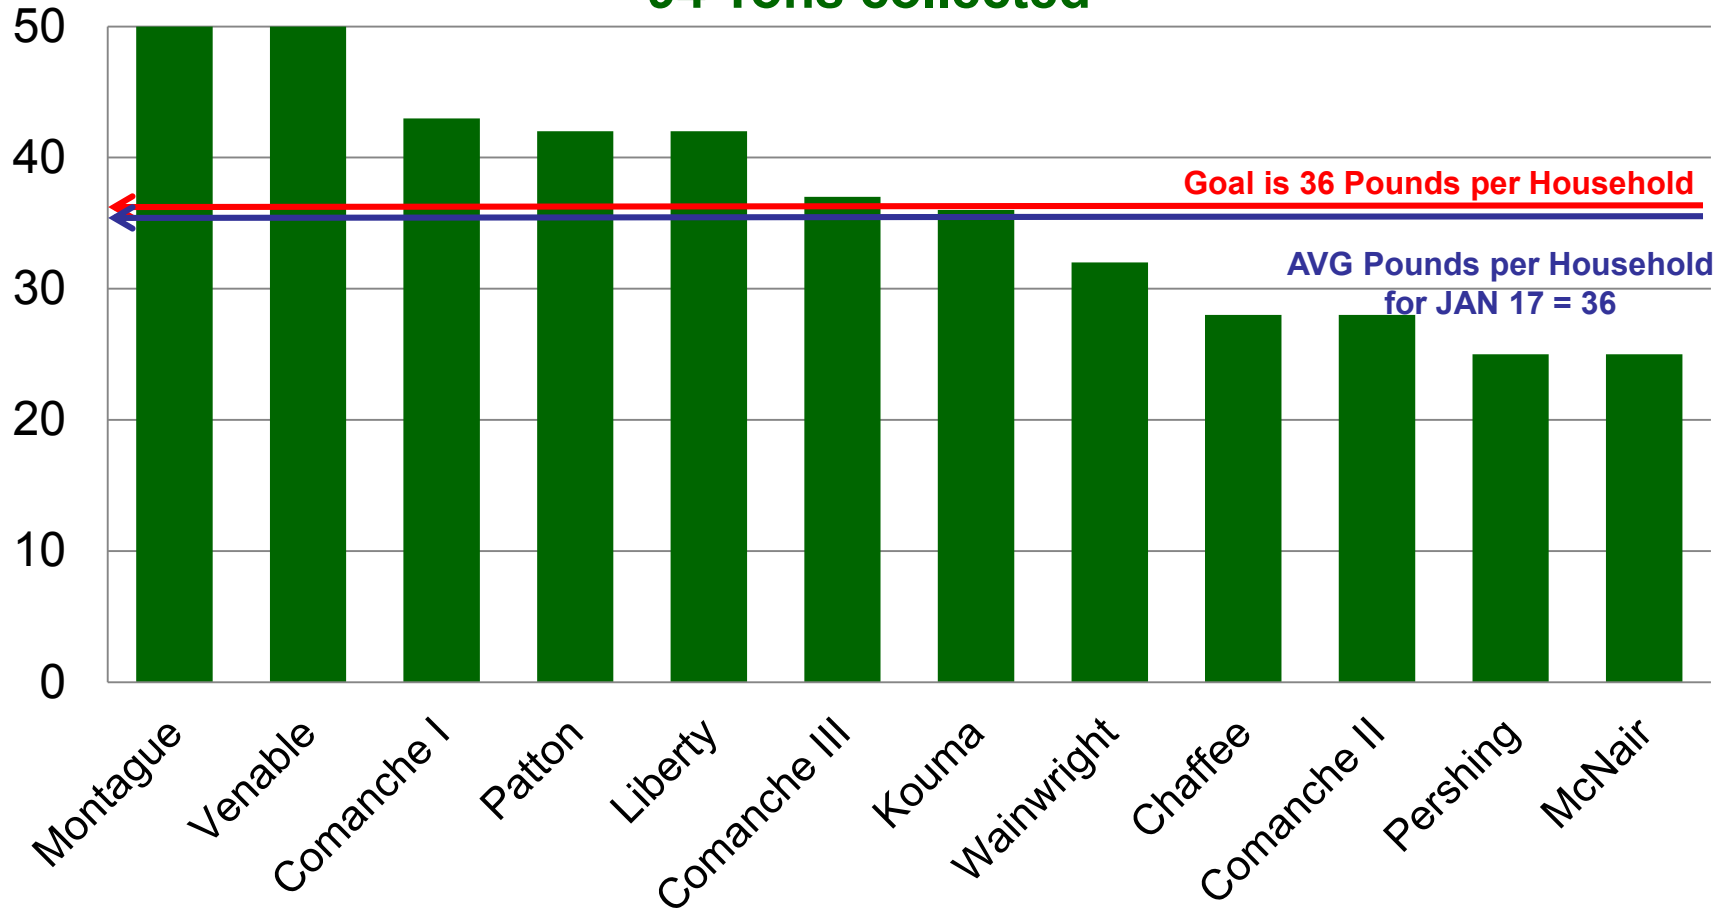

Housing Recycle

January 2017 Recycle Monthly Average Pounds Per Home 94 Tons collected

SOLDIERS ★ FAMILIES ★ ARMY CIVILIANS

ARMY STRONG

Housing Trash to Landfill

January 2017
Landfill Monthly Average Pounds Per Home
423 Tons collected

SOLDIERS ★ FAMILIES ★ ARMY CIVILIANS

ARMY STRONG

Housing Recycle/Trash Rate

January 2017

Recycle - VS - Trash to Landfill Average Per Home

94 tons recycled 😊
 423 tons to landfill ☹️

SOLDIERS ★ FAMILIES ★ ARMY CIVILIANS