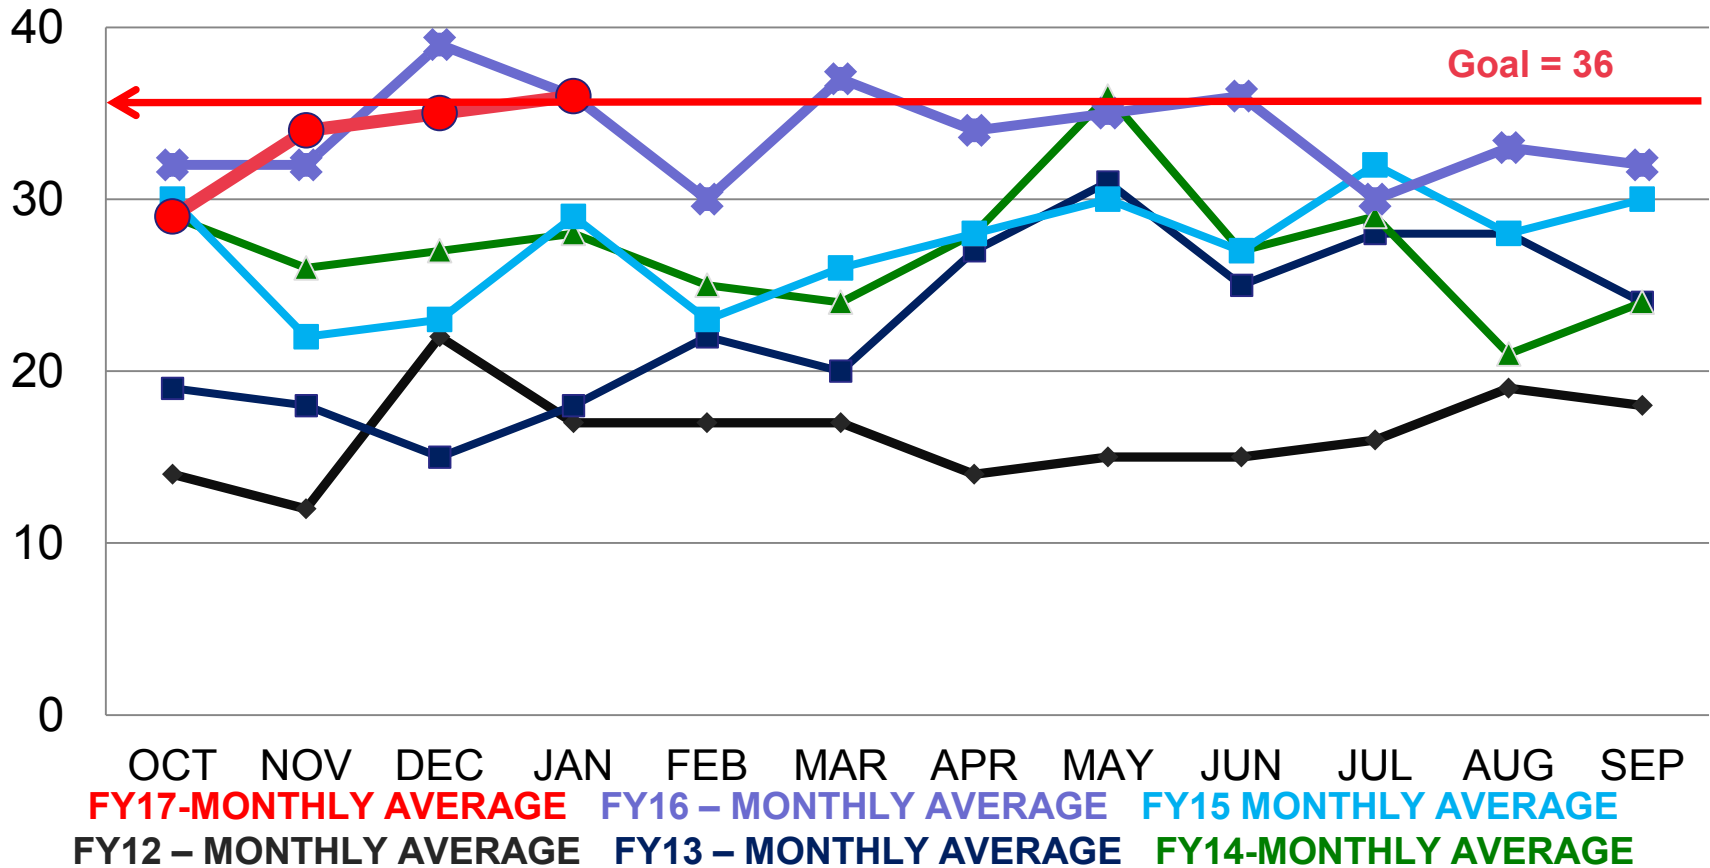

ARMY STRONG

Housing Recycle

Recycle Monthly Average Pounds Per Home Thru January 2017

*All villages have 96-gallon containers.