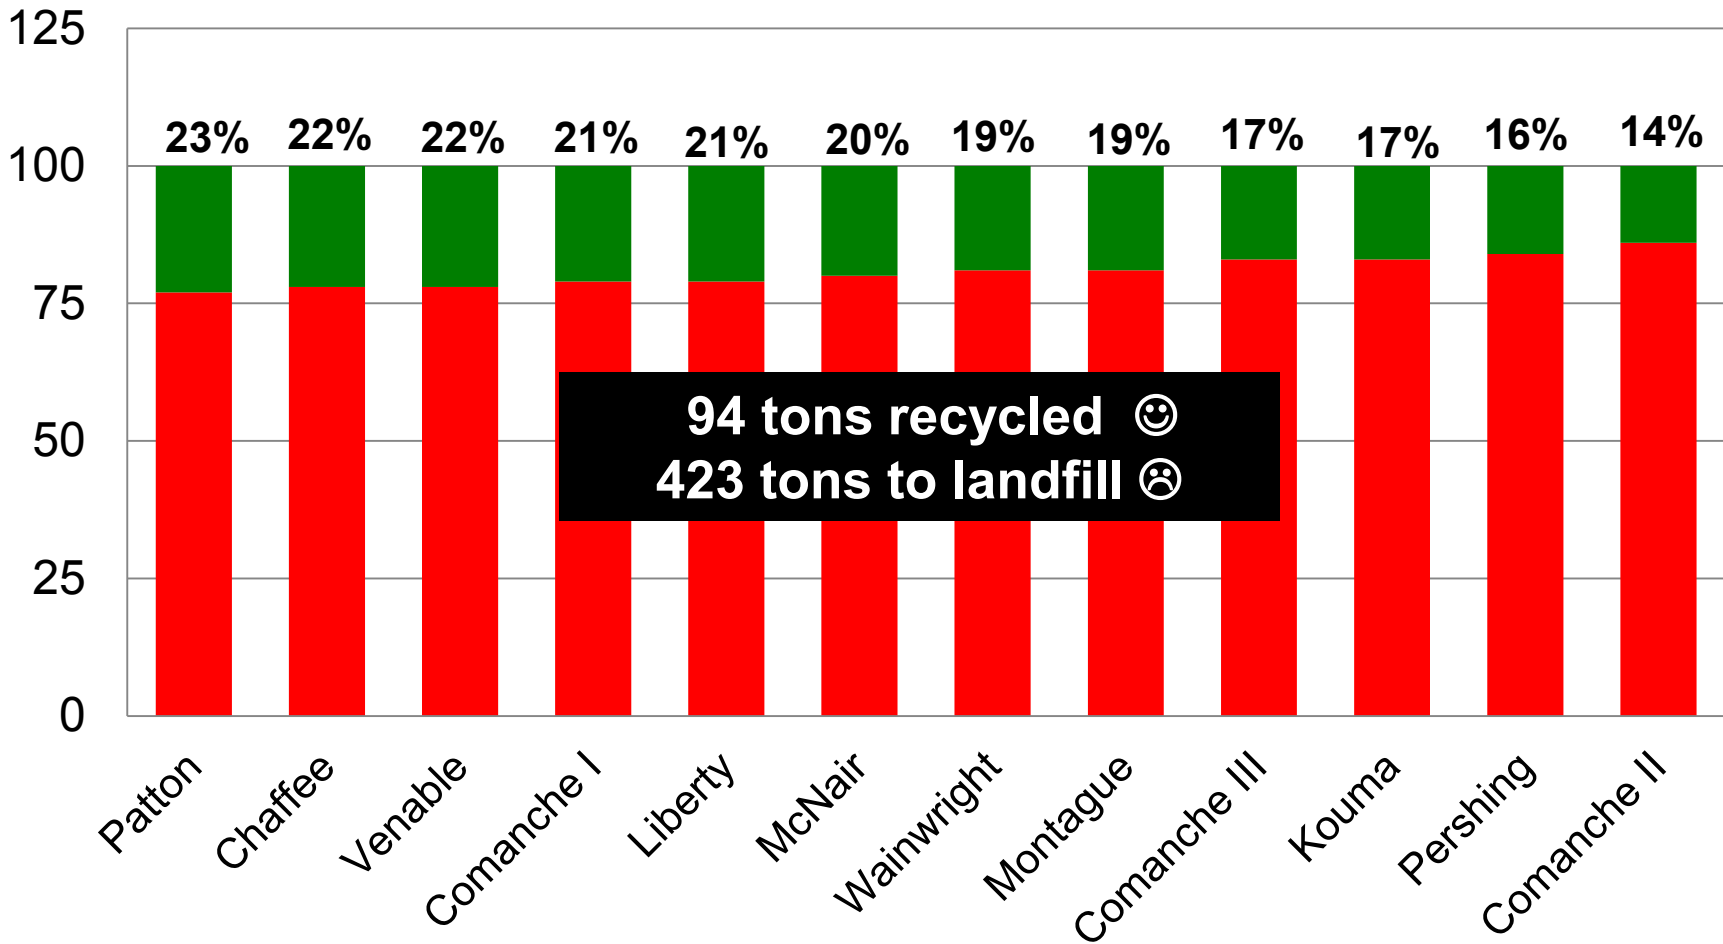

SOLDIERS ★ FAMILIES ★ ARMY CIVILIANS

ARMY STRONG

Housing Recycle/Trash Rate

January 2017

Recycle - VS - Trash to Landfill Average Per Home

94 tons recycled 😊
 423 tons to landfill ☹️

SOLDIERS ★ FAMILIES ★ ARMY CIVILIANS