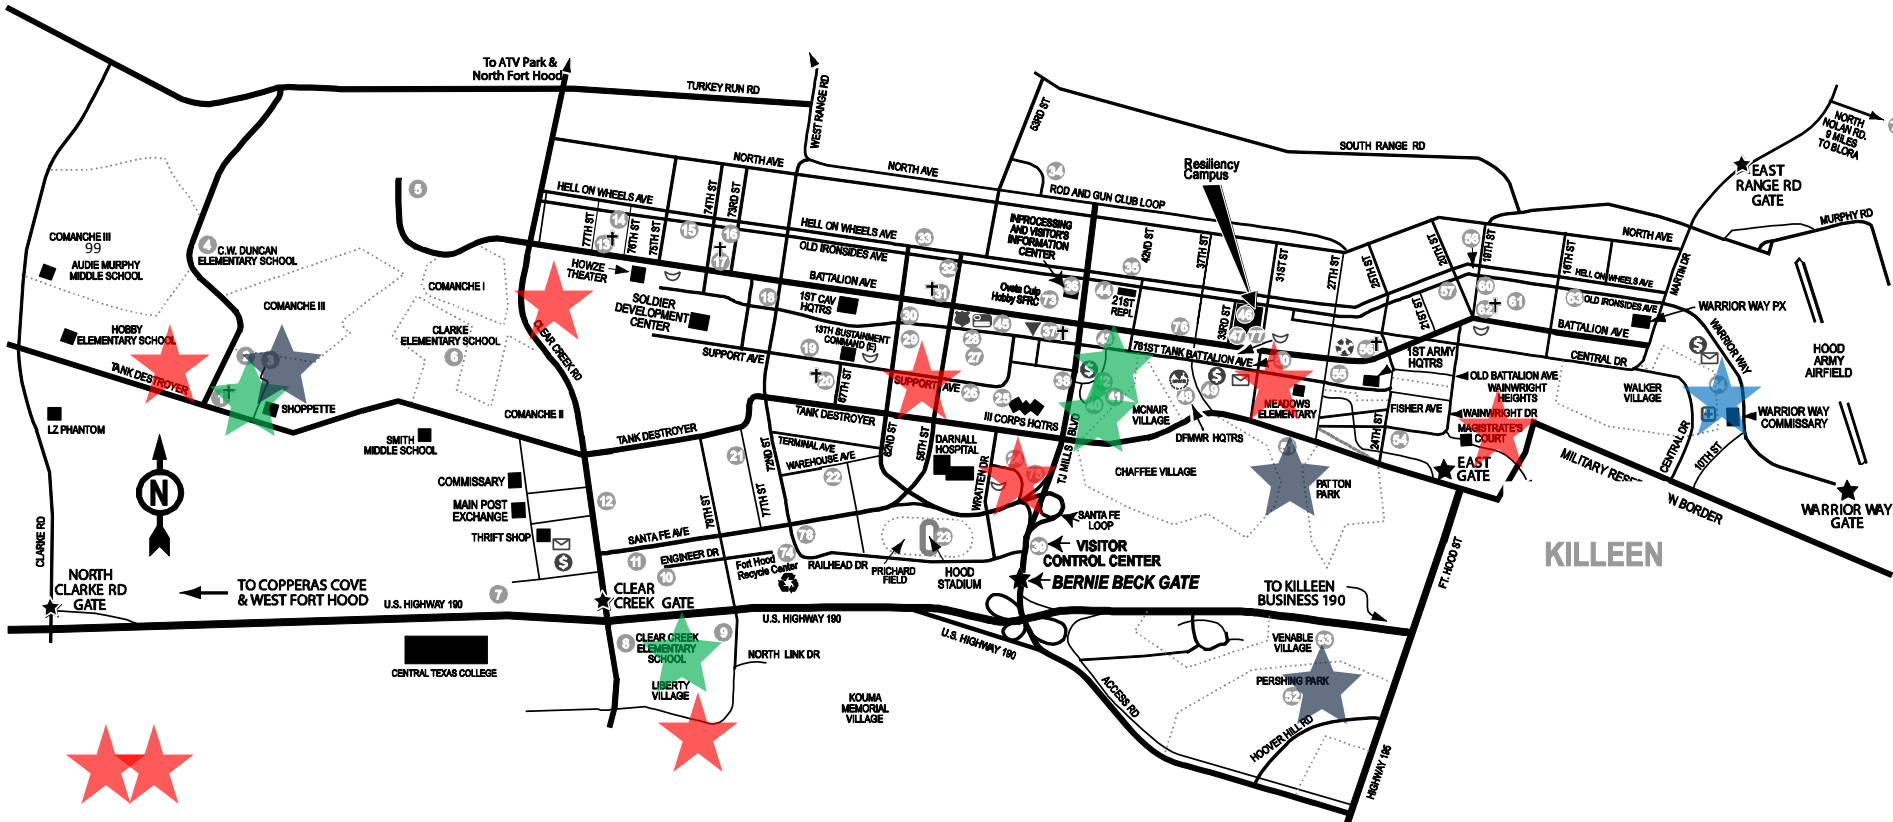

CYSS is here for you!

CDC

School Age Care

Youth Services

New Facility

Contact Parent Central Services at (254) 287-8029 for more information about Child, Youth & School Services.